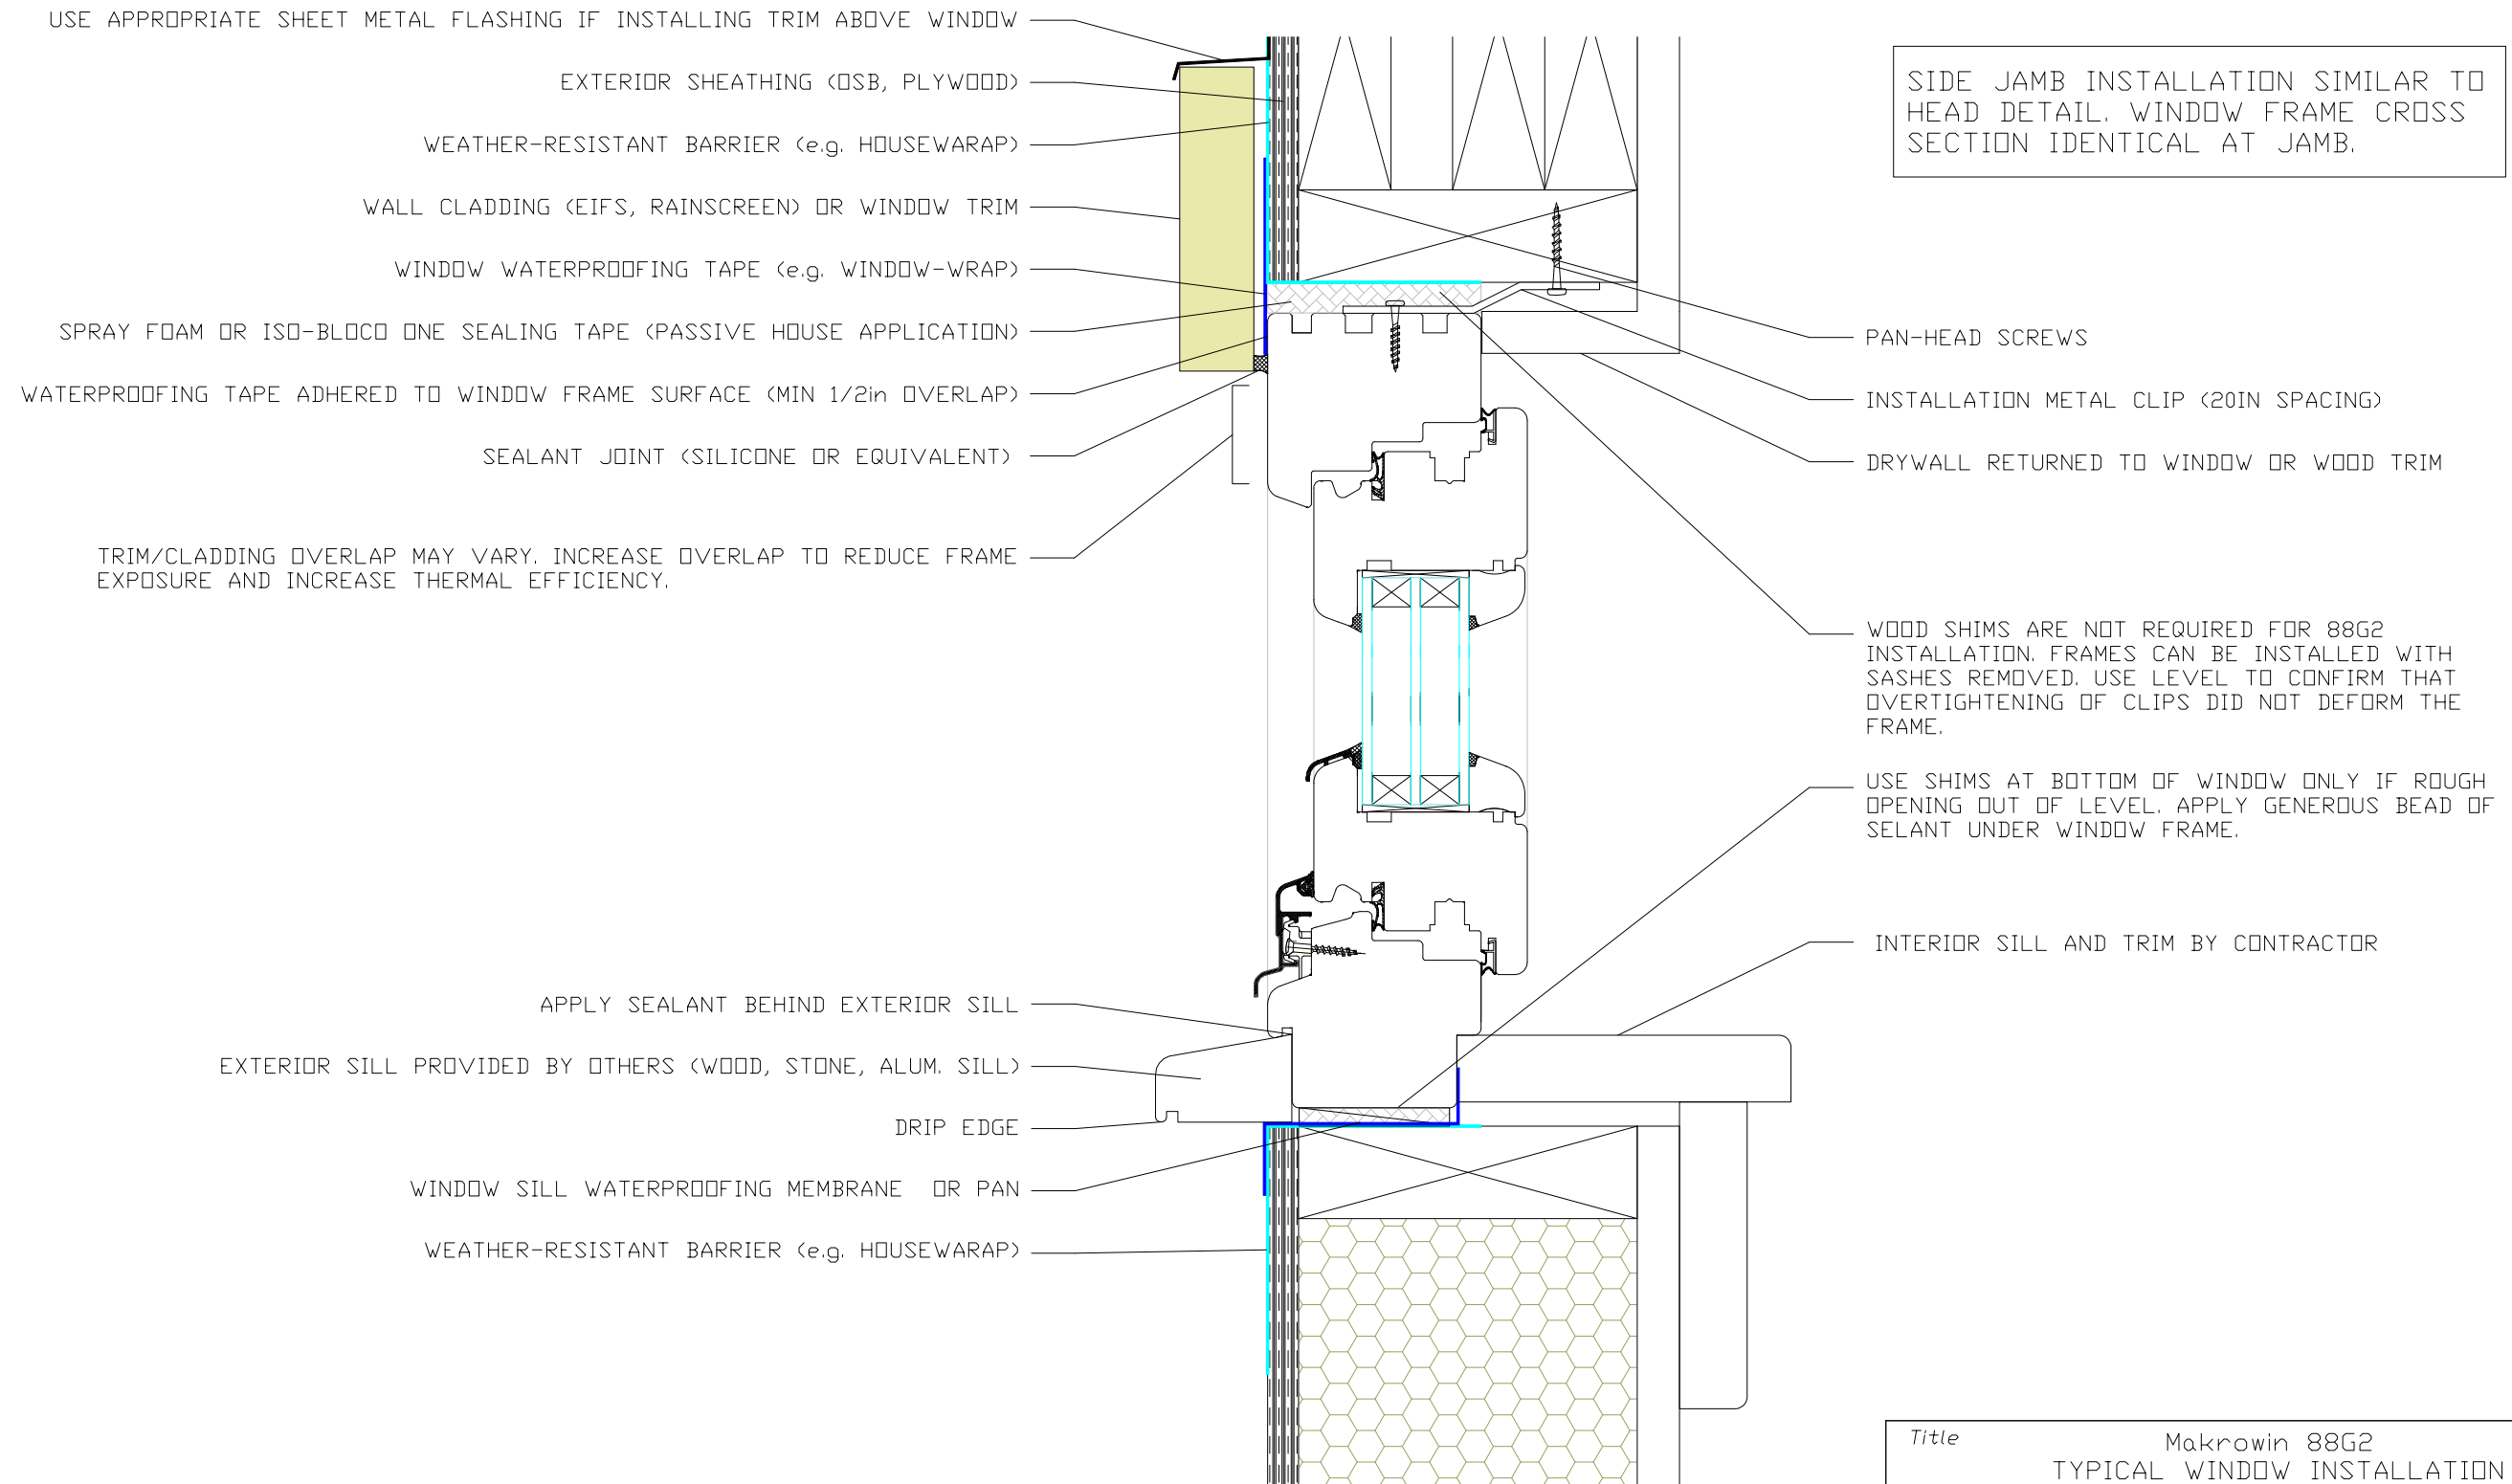

WINDOW INSTALLATION AND WEATHERPROOFING DETAIL

Title		Makrowin 88G2 TYPICAL WINDOW INSTALLATION AND WEATHERPROOFING DETAILS		
Rev.		Scale	Dis. MUZILA	Date 01/2011
Checked				