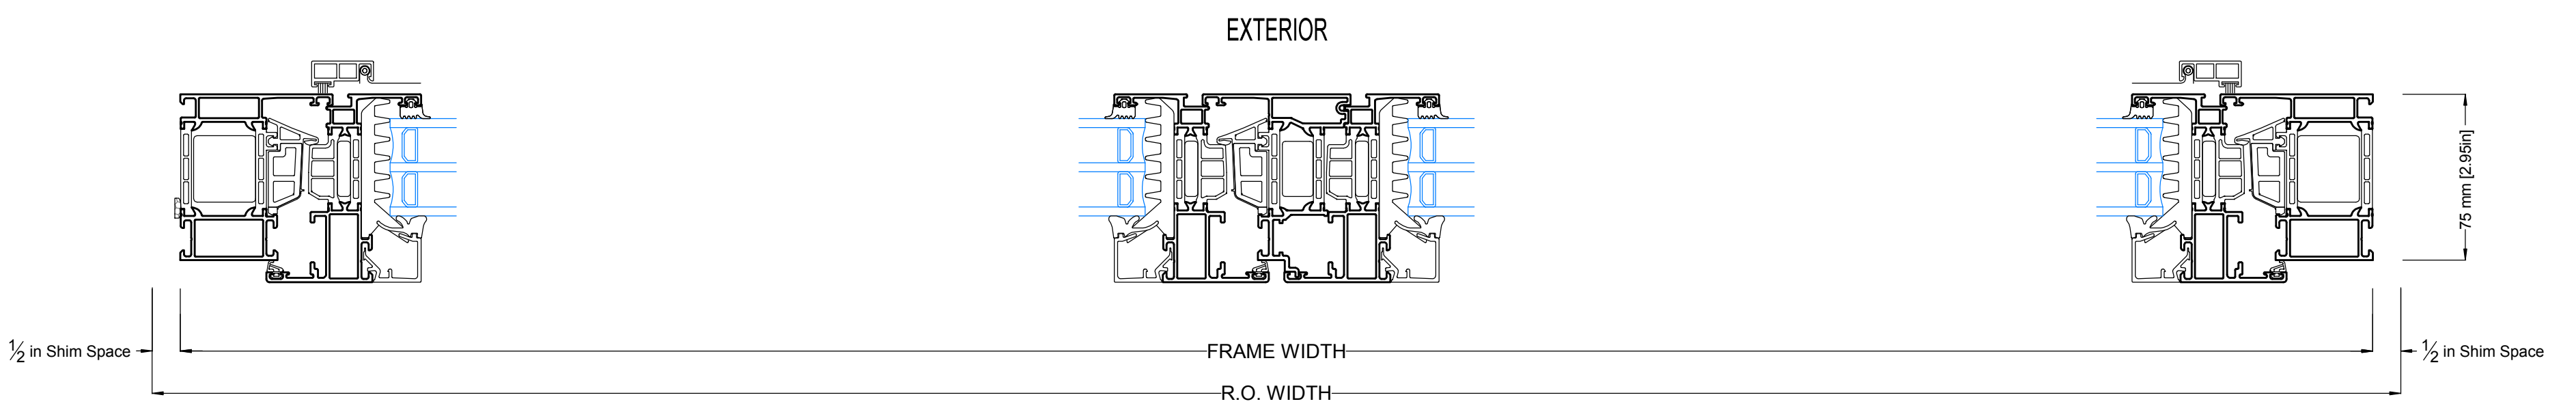

JAMB DETAIL FIXED WINDOWS

JAMB DETAIL - INSWING DOORS

JAMB DETAIL - TILT-TURN WINDOWS (78MM SASH)

JAMB DETAIL - OUTSWING DOOR

JAMB DETAIL - INSWING DOUBLE FRENCH PATIO DOORS (98MM SASH)

JAMB DETAIL - DOUBLE FRENCH TILT-TURN WINDOW (78MM SASH)

JAMB DETAIL - DOUBLE FRENCH TILT-TURN WINDOW (70MM SASH)