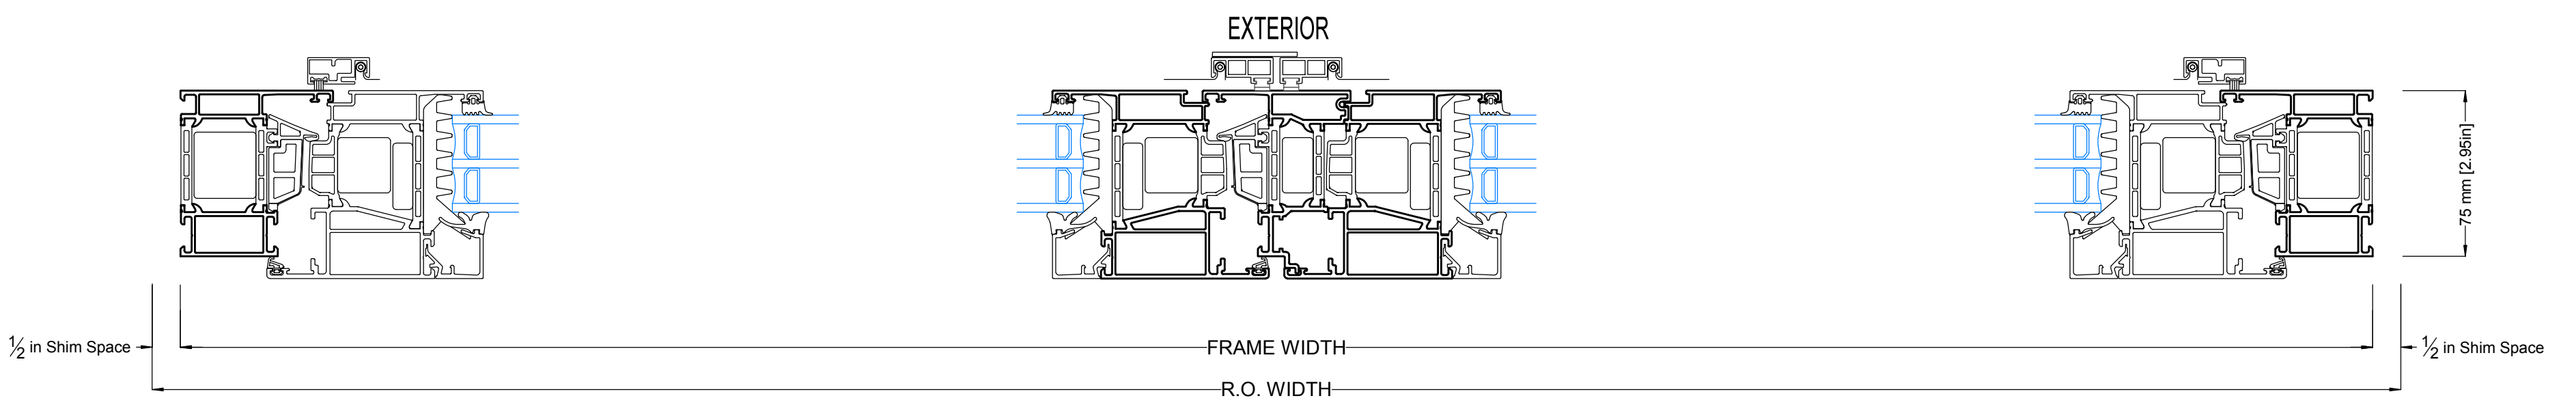

JAMB DETAIL FIXED WINDOWS

JAMB DETAIL - INSWING DOORS

JAMB DETAIL - TILT-TURN WINDOWS (78MM SASH)

JAMB DETAIL - OUTSWING DOOR

JAMB DETAIL - INSWING DOUBLE FRENCH PATIO DOORS (98MM SASH)

JAMB DETAIL - DOUBLE FRENCH TILT-TURN WINDOW (78MM SASH)

JAMB DETAIL - DOUBLE FRENCH TILT-TURN WINDOW (70MM SASH)