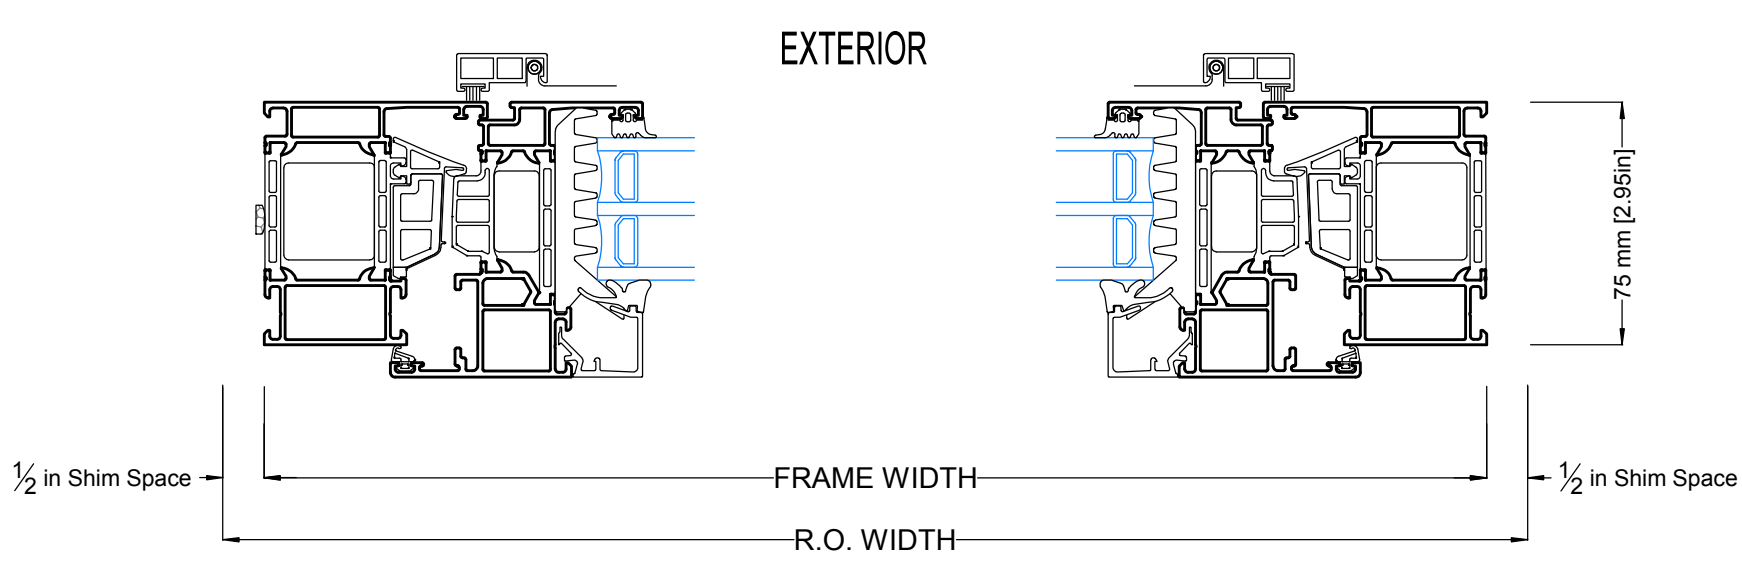

JAMB DETAIL FIXED WINDOWS

JAMB DETAIL - INSWING DOORS

JAMB DETAIL - TILT-TURN WINDOWS (78MM SASH)

JAMB DETAIL - OUTSWING DOOR

JAMB DETAIL - INSWING DOUBLE FRENCH PATIO DOORS (98MM SASH)

JAMB DETAIL - DOUBLE FRENCH TILT-TURN WINDOW (78MM SASH)

JAMB DETAIL - DOUBLE FRENCH TILT-TURN WINDOW (70MM SASH)