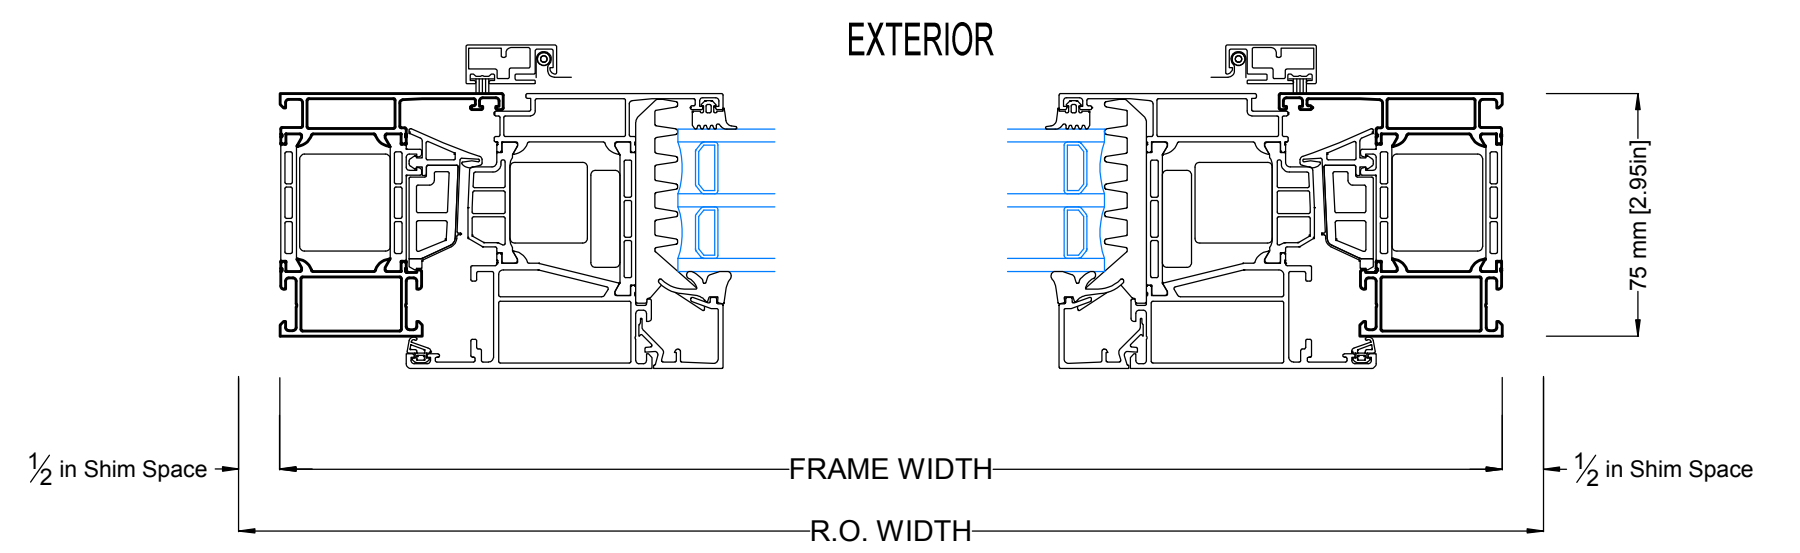

JAMB DETAIL FIXED WINDOWS

JAMB DETAIL - INSWING DOORS

JAMB DETAIL - TILT-TURN WINDOWS (78MM SASH)

JAMB DETAIL - OUTSWING DOOR

JAMB DETAIL - INSWING DOUBLE FRENCH PATIO DOORS (98MM SASH)

JAMB DETAIL - DOUBLE FRENCH TILT-TURN WINDOW (78MM SASH)

JAMB DETAIL - DOUBLE FRENCH TILT-TURN WINDOW (70MM SASH)