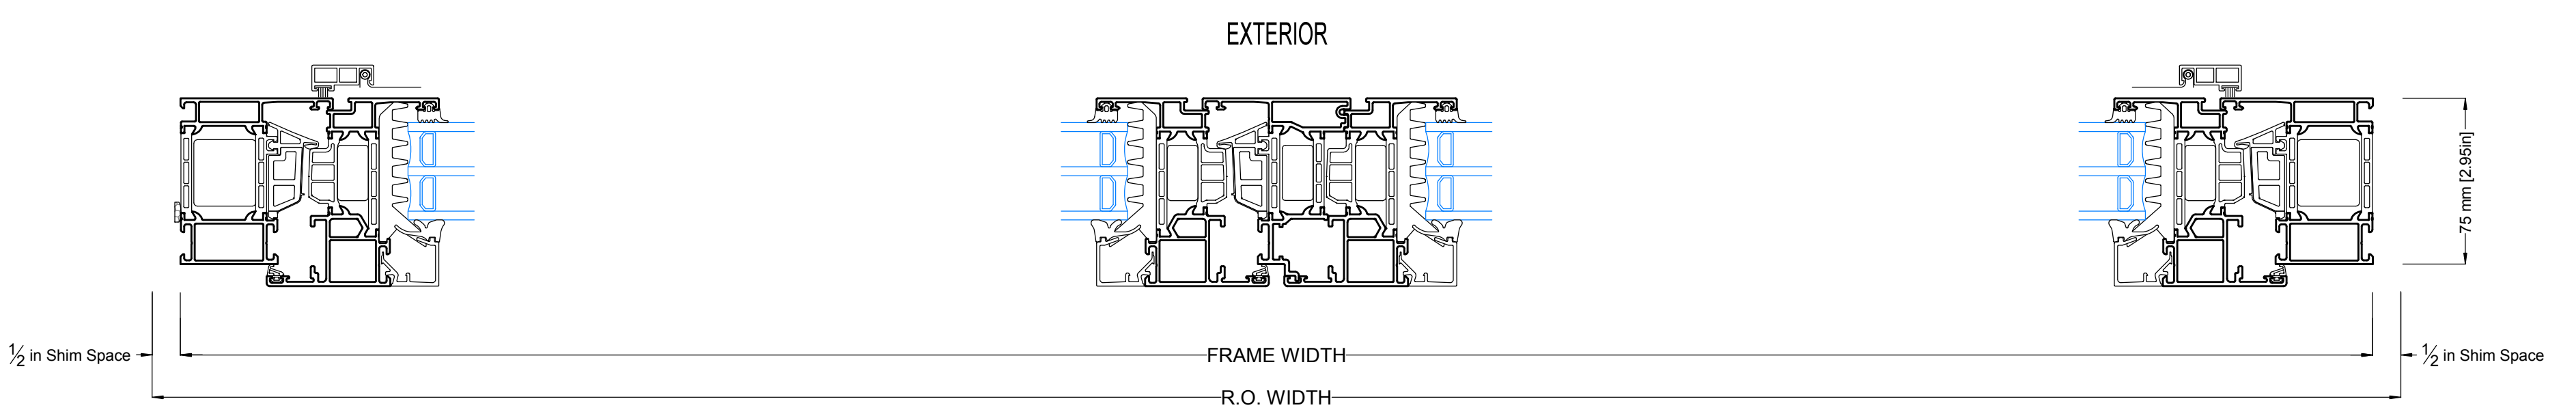

JAMB DETAIL FIXED WINDOWS

JAMB DETAIL - INSWING DOORS

JAMB DETAIL - TILT-TURN WINDOWS (78MM SASH)

JAMB DETAIL - OUTSWING DOOR

JAMB DETAIL - INSWING DOUBLE FRENCH PATIO DOORS (98MM SASH)

JAMB DETAIL - DOUBLE FRENCH TILT-TURN WINDOW (78MM SASH)

JAMB DETAIL - DOUBLE FRENCH TILT-TURN WINDOW (70MM SASH)