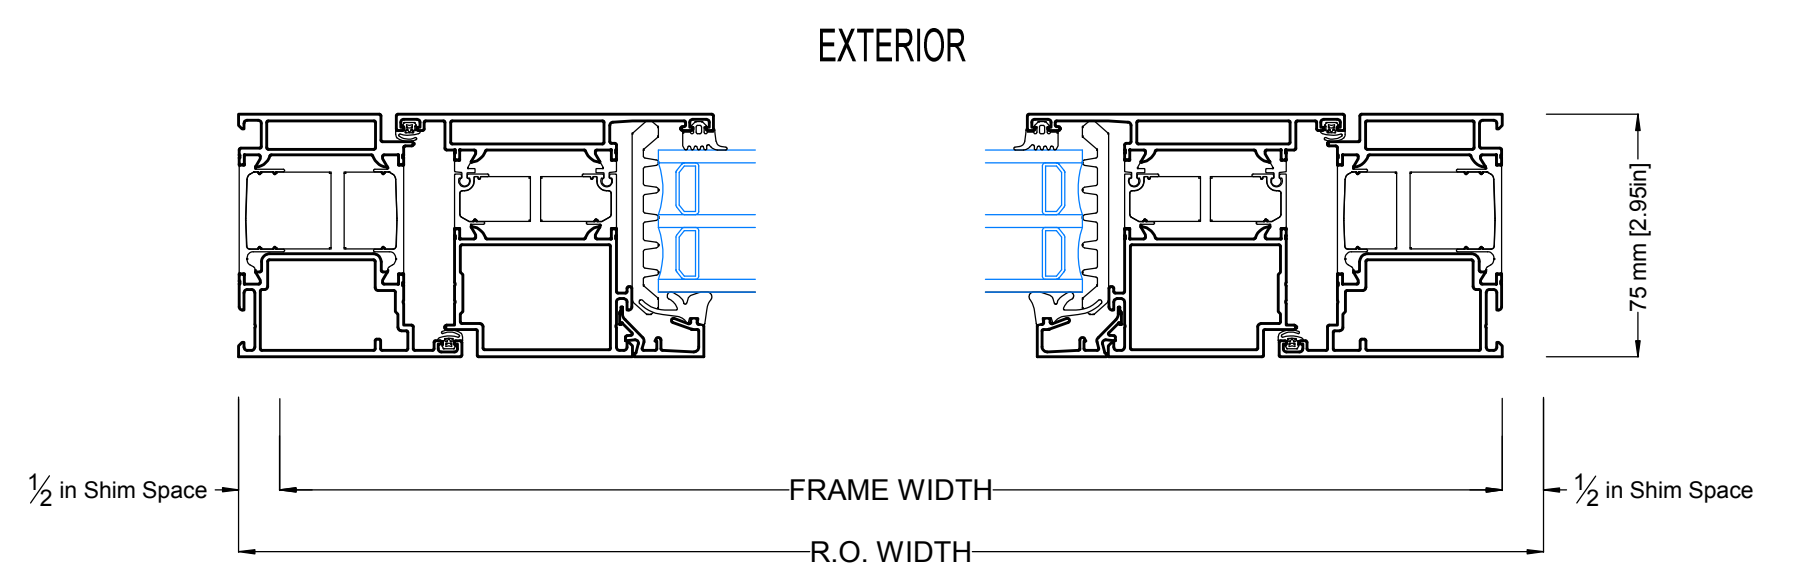

JAMB DETAIL FIXED WINDOWS

JAMB DETAIL - INSWING DOORS

JAMB DETAIL - TILT-TURN WINDOWS (78MM SASH)

JAMB DETAIL - OUTSWING DOOR

JAMB DETAIL - INSWING DOUBLE FRENCH PATIO DOORS (98MM SASH)

JAMB DETAIL - DOUBLE FRENCH TILT-TURN WINDOW (78MM SASH)

JAMB DETAIL - DOUBLE FRENCH TILT-TURN WINDOW (70MM SASH)