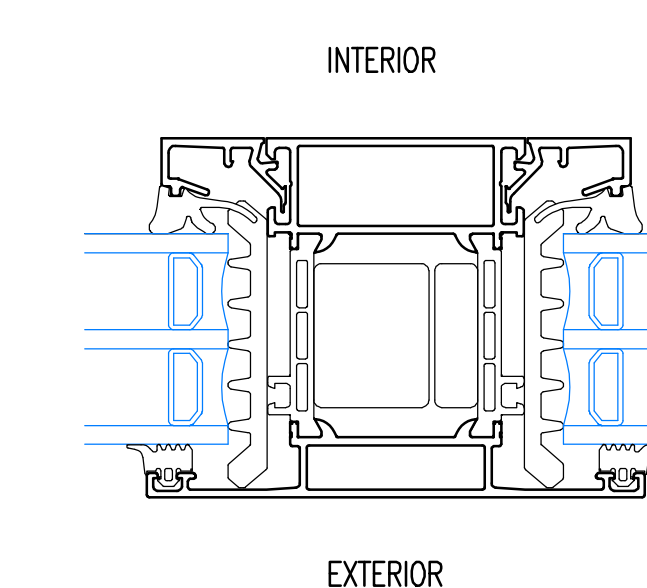

## EXPANSION MULLION

HORIZONTAL SECTION  
OPERABLE SASH - FIXED WINDOW MULLION  
WITH EXPANSION ADAPTOR

HORIZONTAL SECTION  
OPERABLE+OPERABLE WINDOW MULLION  
WITH EXPANSION ADAPTOR

## FIXED COLUMN MULLION

HORIZONTAL SECTION  
OPERABLE SASH - FIXED WINDOW MULLION  
(104MM WIDE COLUMN)

HORIZONTAL SECTION  
FIXED+FIXED WINDOW MULLION  
(104MM WIDE COLUMN)

HORIZONTAL SECTION  
OPERABLE + OPERABLE WINDOW MULLION  
(104MM WIDE COLUMN, 78MM WIDE SASH)