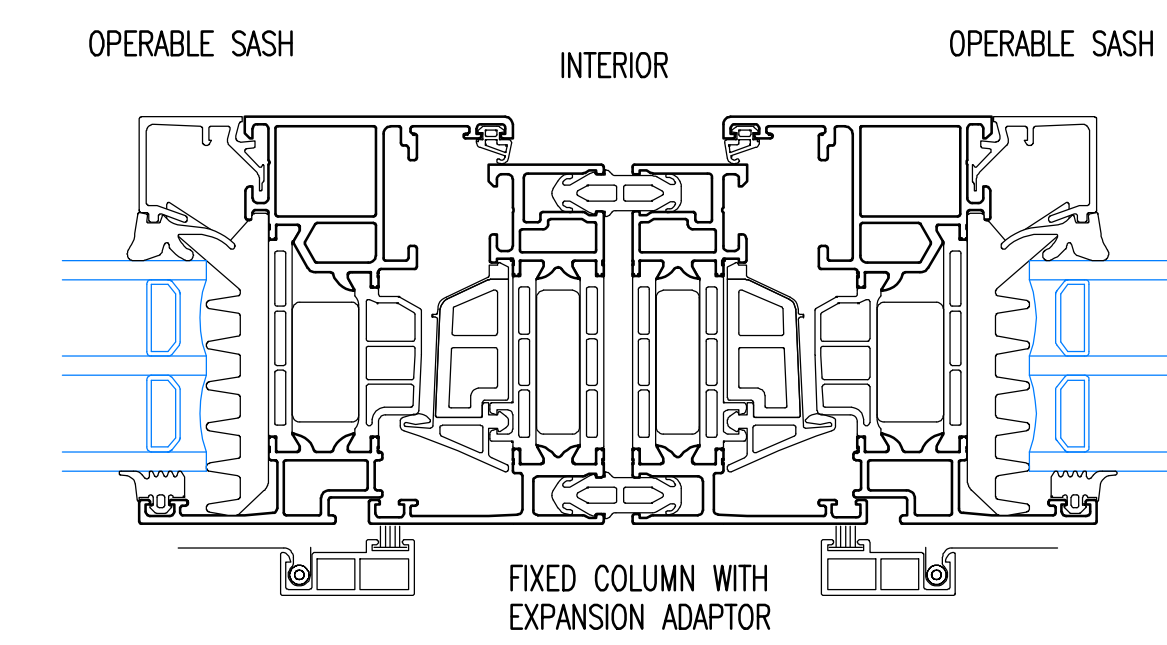

## EXPANSION MULLION

HORIZONTAL SECTION  
OPERABLE SASH - FIXED WINDOW MULLION  
WITH EXPANSION ADAPTOR

HORIZONTAL SECTION  
OPERABLE+OPERABLE WINDOW MULLION  
WITH EXPANSION ADAPTOR

## FIXED COLUMN MULLION

HORIZONTAL SECTION  
OPERABLE SASH - FIXED WINDOW MULLION  
(104MM WIDE COLUMN)

HORIZONTAL SECTION  
FIXED+FIXED WINDOW MULLION  
(104MM WIDE COLUMN)

HORIZONTAL SECTION  
OPERABLE + OPERABLE WINDOW MULLION  
(104MM WIDE COLUMN, 78MM WIDE SASH)