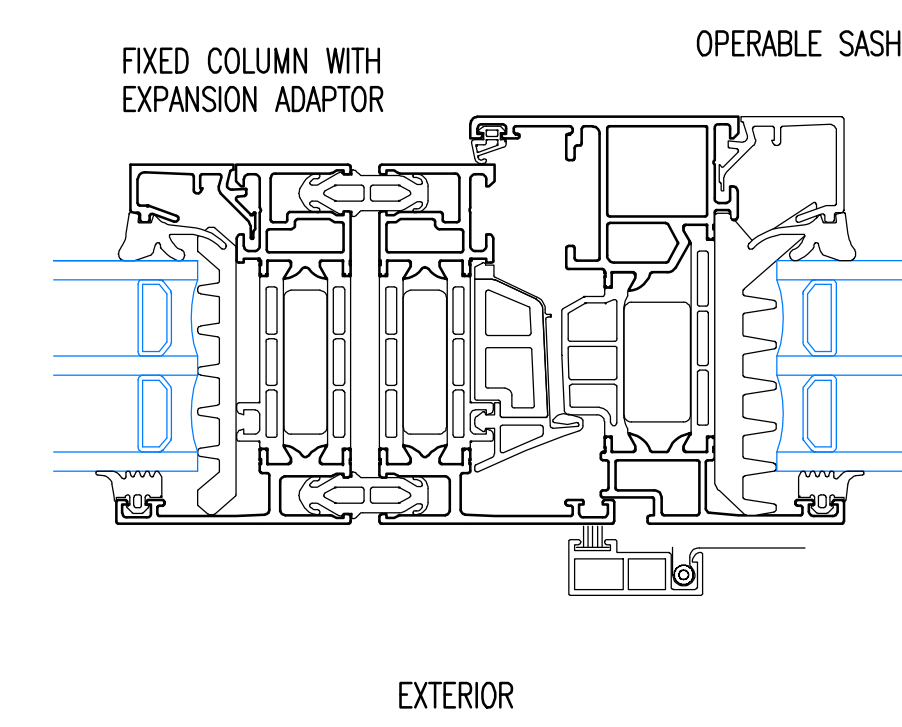

## EXPANSION MULLION

HORIZONTAL SECTION  
OPERABLE SASH - FIXED WINDOW MULLION  
WITH EXPANSION ADAPTOR

HORIZONTAL SECTION  
OPERABLE+OPERABLE WINDOW MULLION  
WITH EXPANSION ADAPTOR

## FIXED COLUMN MULLION

HORIZONTAL SECTION  
OPERABLE SASH - FIXED WINDOW MULLION  
(104MM WIDE COLUMN)

HORIZONTAL SECTION  
FIXED+FIXED WINDOW MULLION  
(104MM WIDE COLUMN)

HORIZONTAL SECTION  
OPERABLE + OPERABLE WINDOW MULLION  
(104MM WIDE COLUMN, 78MM WIDE SASH)