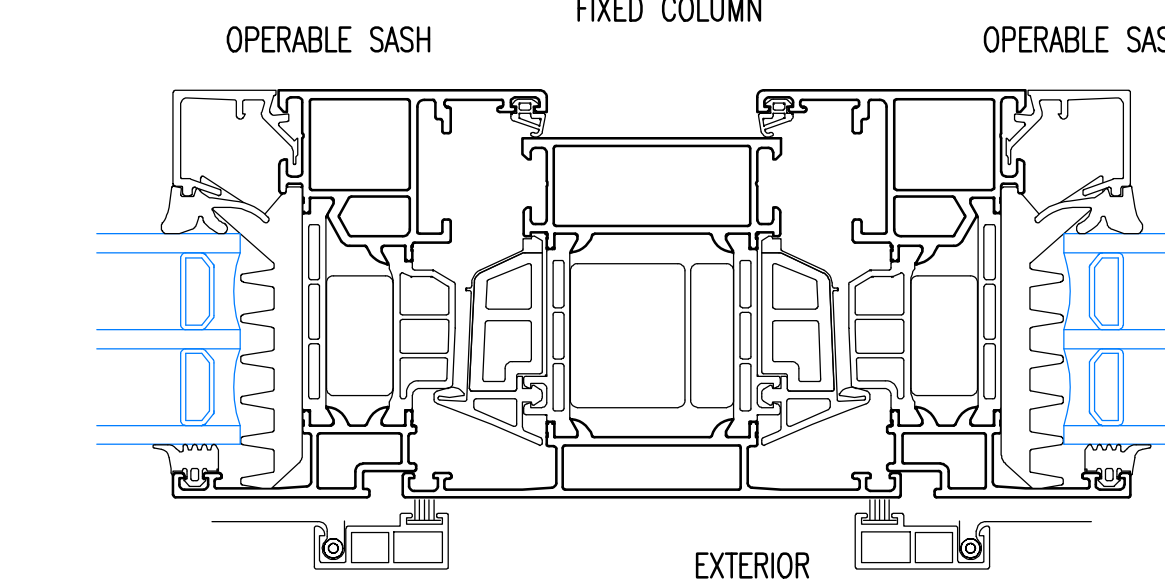

## EXPANSION MULLION

HORIZONTAL SECTION  
OPERABLE SASH - FIXED WINDOW MULLION  
WITH EXPANSION ADAPTOR

HORIZONTAL SECTION  
OPERABLE+OPERABLE WINDOW MULLION  
WITH EXPANSION ADAPTOR

## FIXED COLUMN MULLION

HORIZONTAL SECTION  
OPERABLE SASH - FIXED WINDOW MULLION  
(104MM WIDE COLUMN)

HORIZONTAL SECTION  
FIXED+FIXED WINDOW MULLION  
(104MM WIDE COLUMN)

HORIZONTAL SECTION  
OPERABLE + OPERABLE WINDOW MULLION  
(104MM WIDE COLUMN, 78MM WIDE SASH)

## COMBINATION MULLION EXAMPLE

EXPANSION MULLION

FIXED CENTER MULLION

EXPANSION MULLION