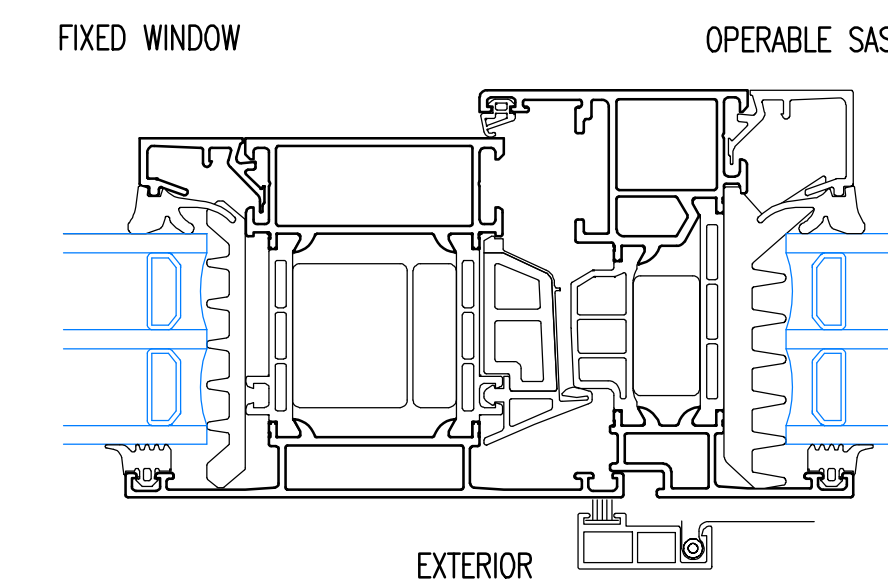

## EXPANSION MULLION

HORIZONTAL SECTION  
OPERABLE SASH - FIXED WINDOW MULLION  
WITH EXPANSION ADAPTOR

HORIZONTAL SECTION  
OPERABLE+OPERABLE WINDOW MULLION  
WITH EXPANSION ADAPTOR

## FIXED COLUMN MULLION

HORIZONTAL SECTION  
OPERABLE SASH - FIXED WINDOW MULLION  
(104MM WIDE COLUMN)

HORIZONTAL SECTION  
FIXED+FIXED WINDOW MULLION  
(104MM WIDE COLUMN)

HORIZONTAL SECTION  
OPERABLE + OPERABLE WINDOW MULLION  
(104MM WIDE COLUMN, 78MM WIDE SASH)